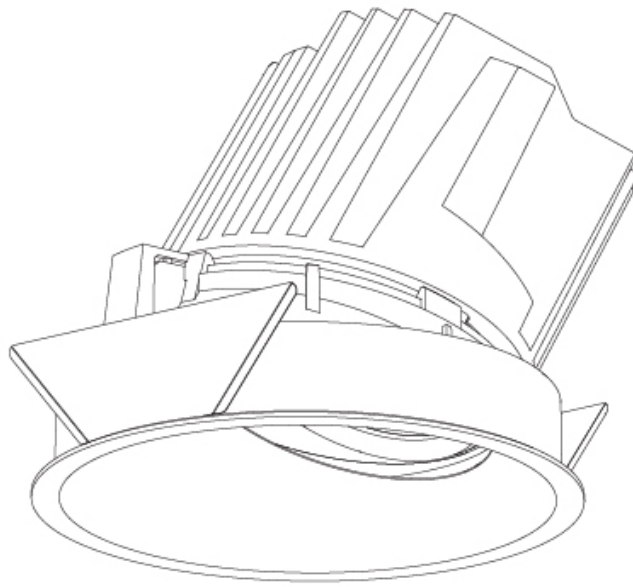

BIONIQ ROUND WALLWASH RECESSED

A35338-

PROJECT	_____
TYPE	_____
SPECIFIER	_____
QUANTITY	_____
DATE	_____